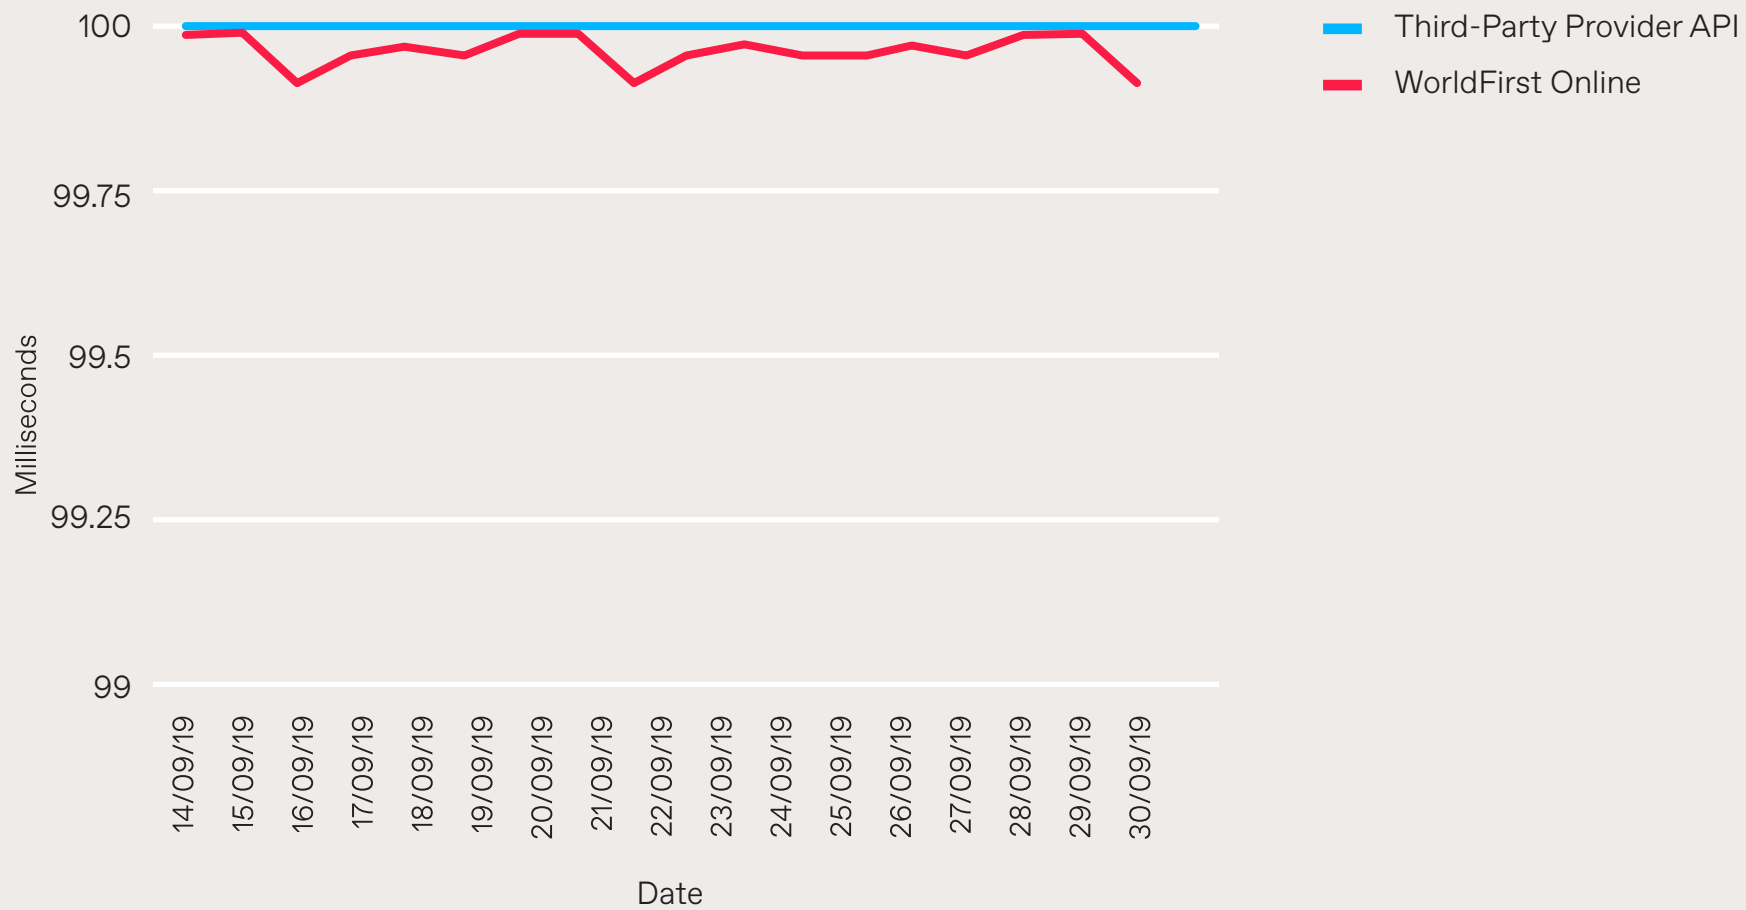

# Average uptime (%)

# Average Response Time (milliseconds)