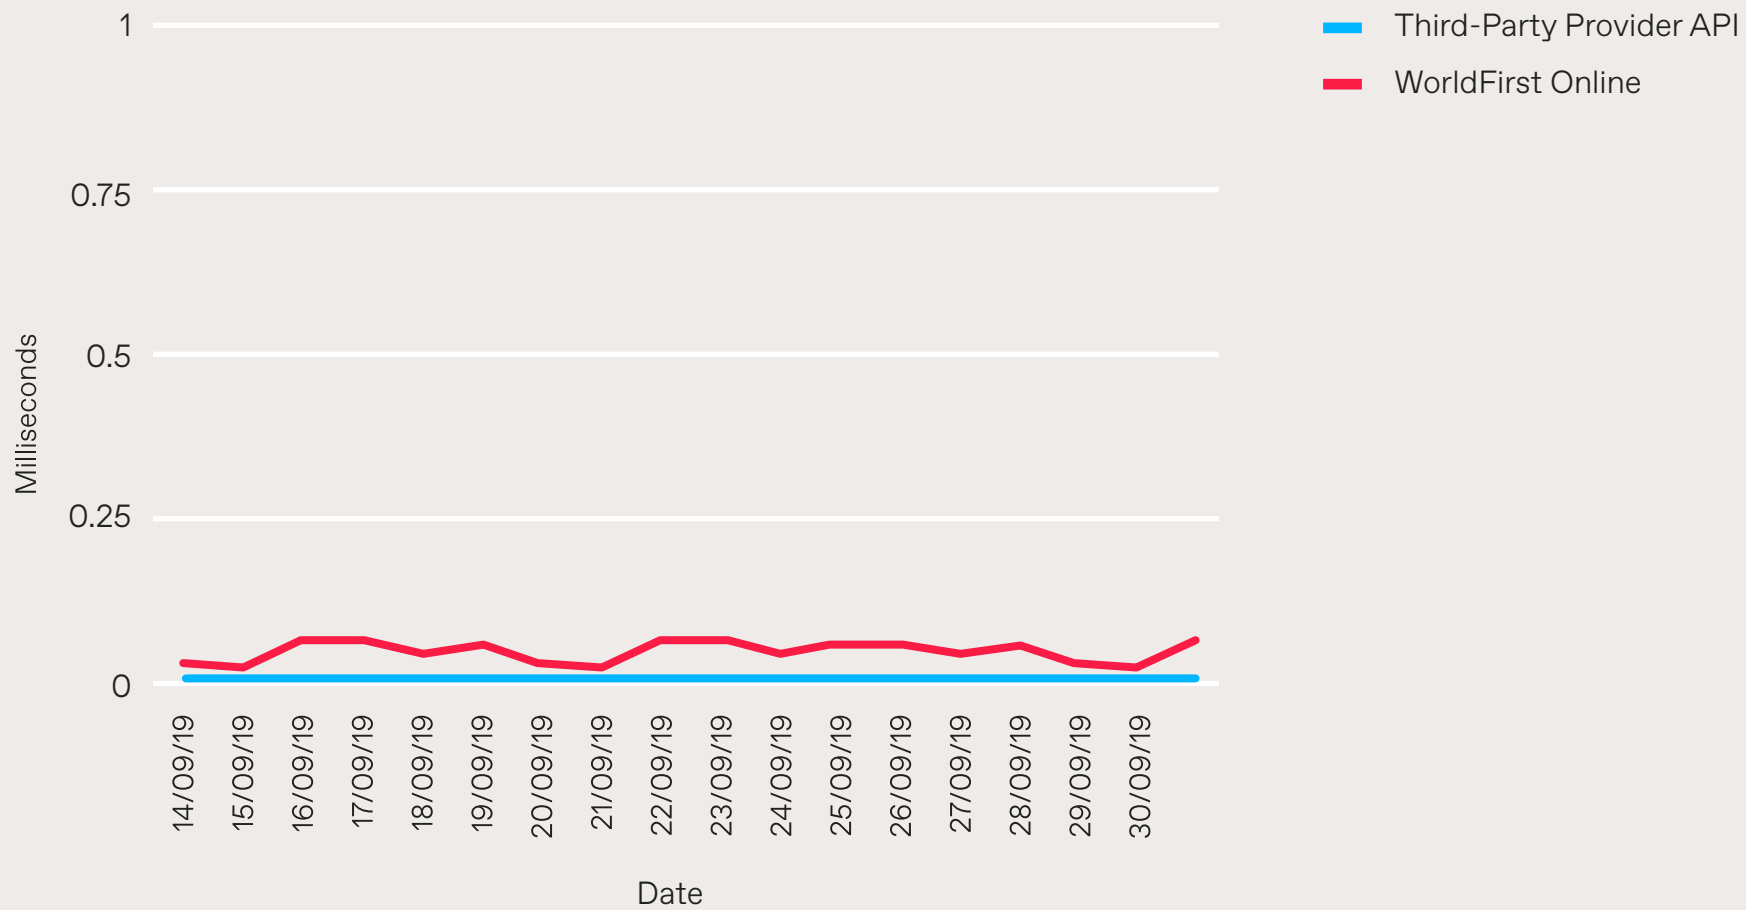

# Average uptime (%)

# Average Response Time (milliseconds)