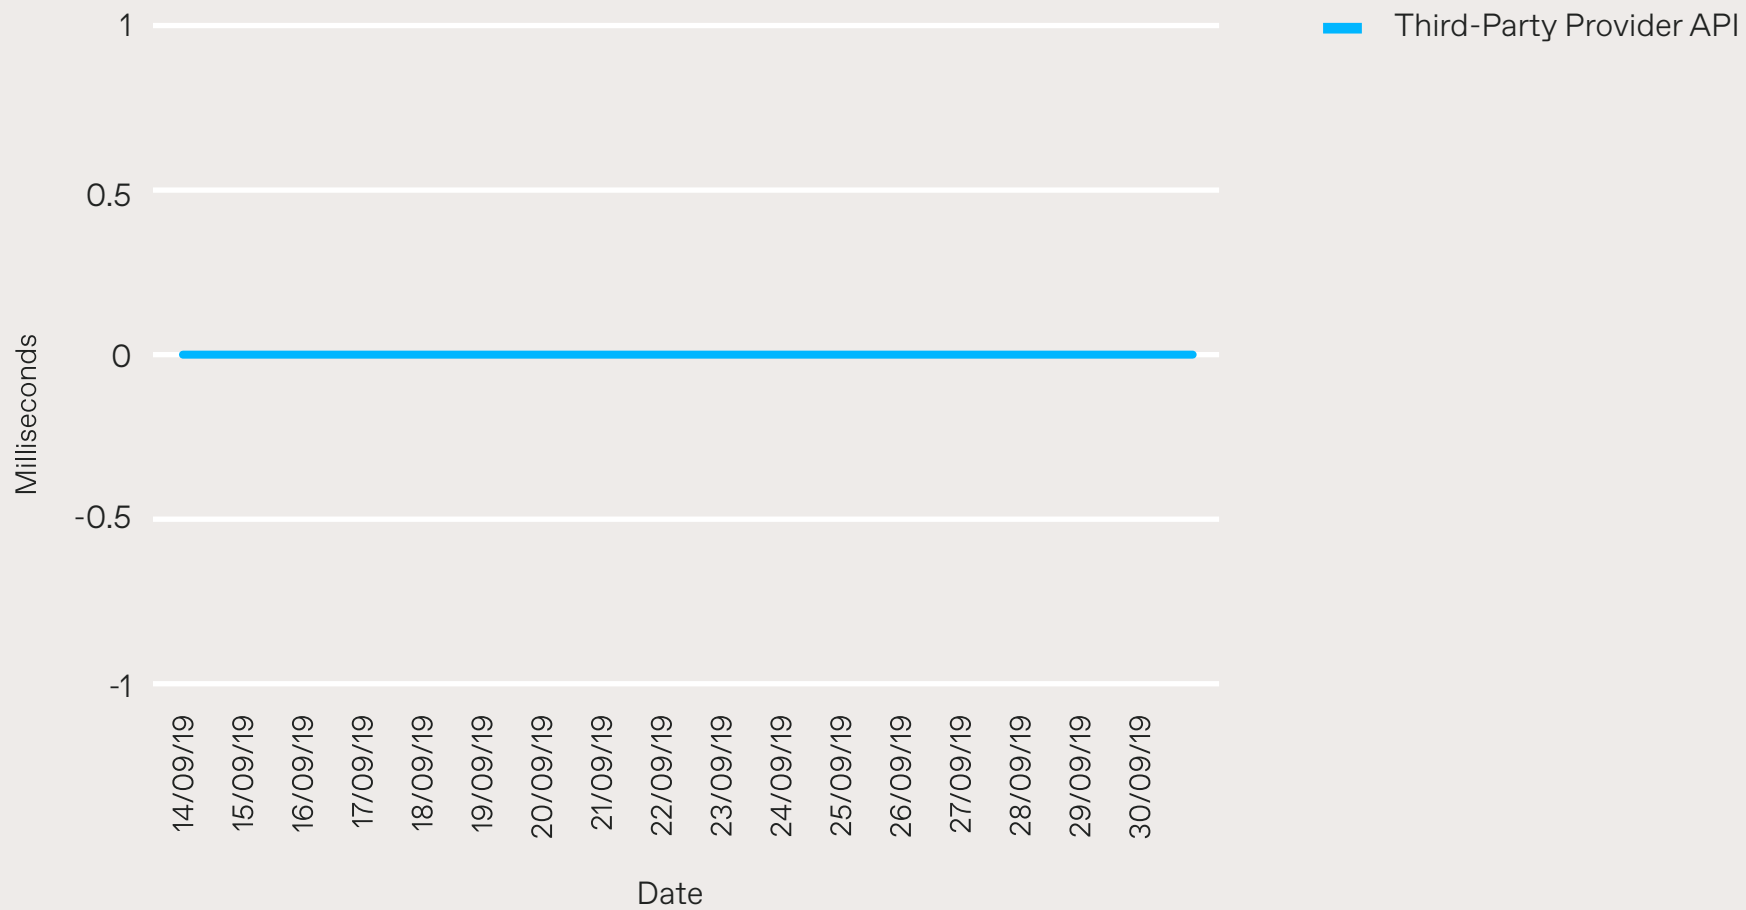

AISP Average Response (milliseconds)