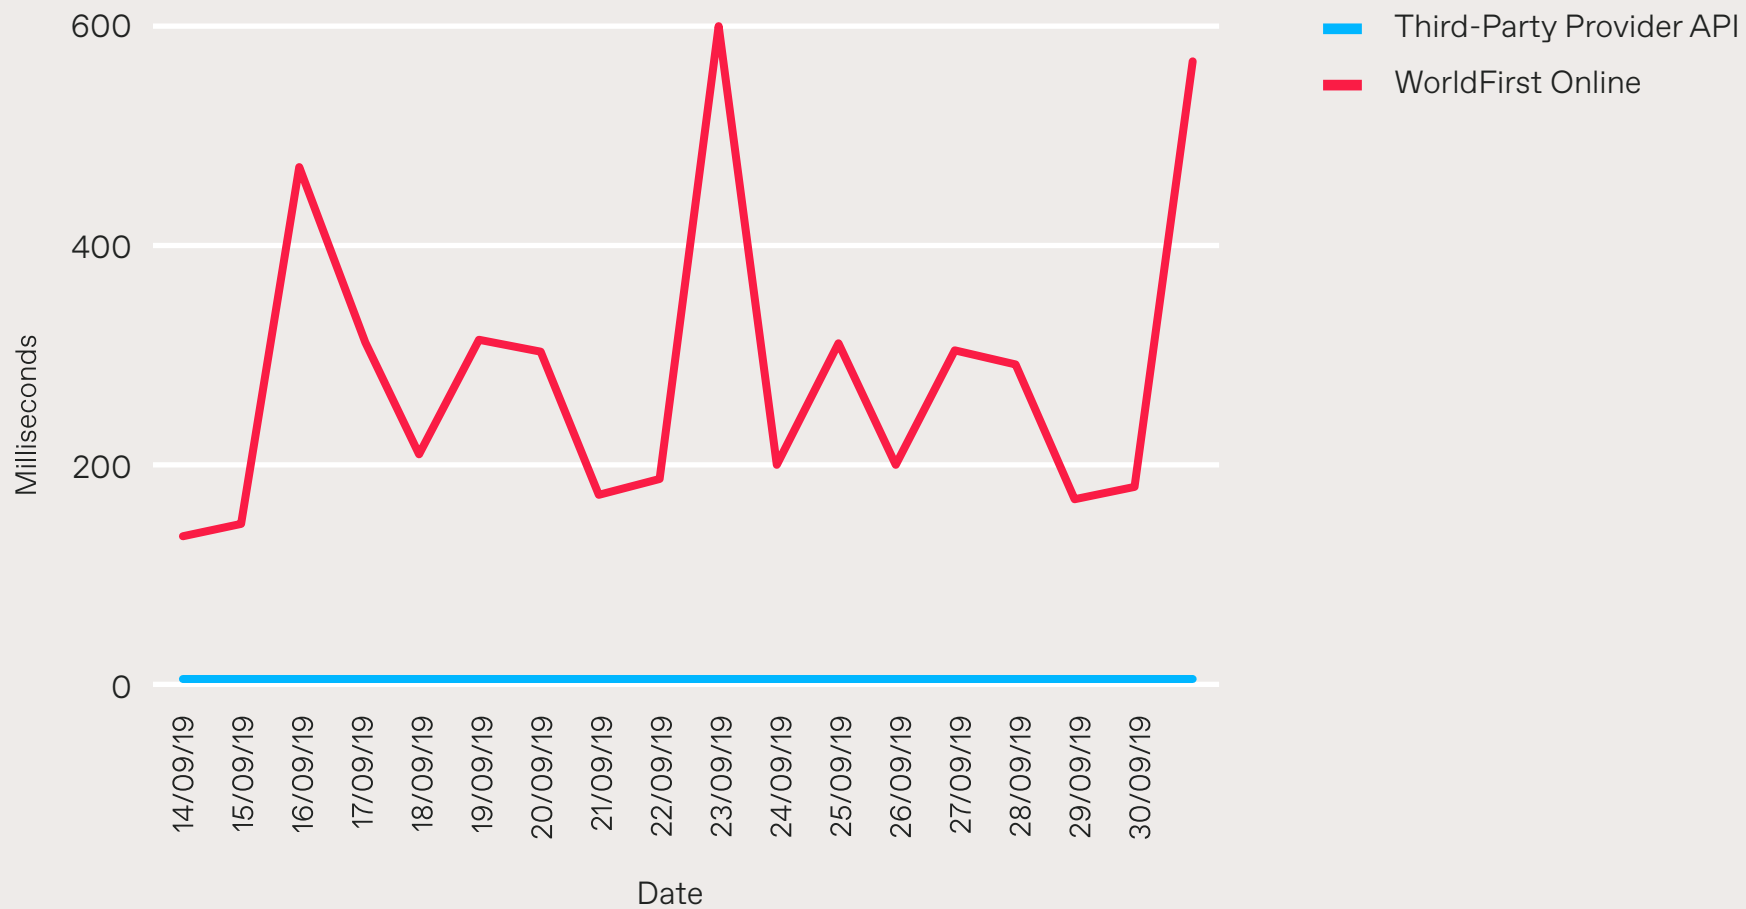

# Average Response Time (milliseconds)